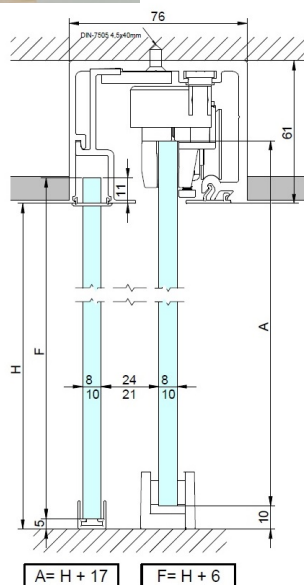

PRODUCT SHEET

Description:

Sliding Door SISO-70FCFP,3000mm,AL,False Ceiling Moun,W/Soft Close, Alu Anodized, 8-10mm Glass Thickness, Max 70KG,, F/Ceiling Mount with Fixed Side Panel, Double Soft Brake

Item number:

28.29.532-0

Units	Box	Carton	HS Code	Barcode
Set	1	1	8302415000	
				5704866487696

SISO A/S

Mileparken 11
DK-2740 Skovlunde
Denmark
VAT: DK 24786013

Phone +45 45 830 900

www.siso.dk
siso@siso.dk

Danske Bank
Nytorv Branch
Copenhagen
SWIFT: DABADKKK

Account no.
4180 3112 112936
IBAN Account
DK7230003112112936